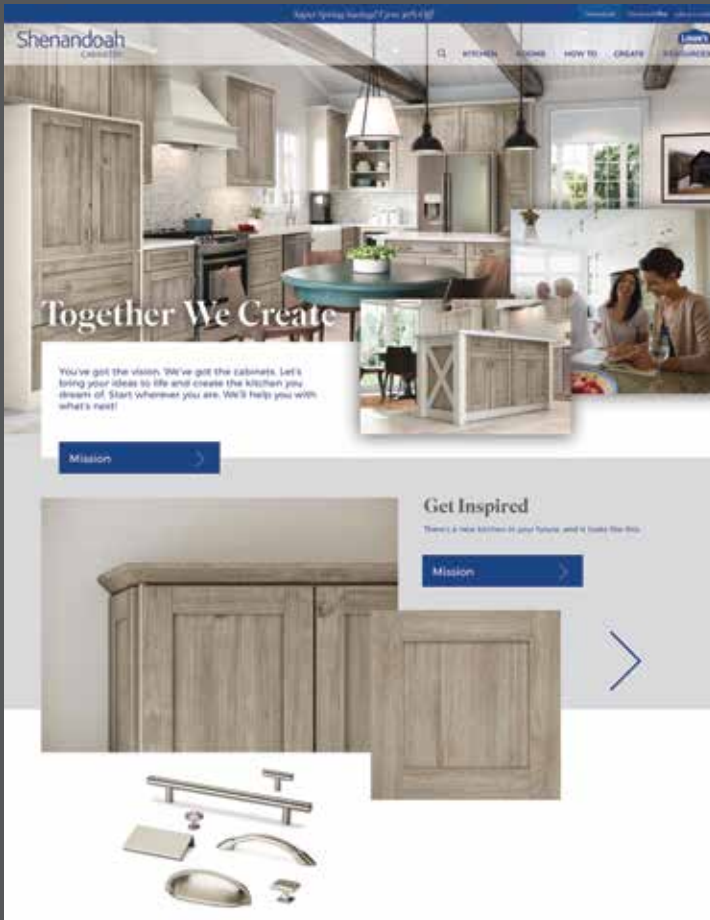

You have a vision. We have the tools.

At **Shenandoahcabinetry.com**, you can interact with every style and finish, create a personalized estimate of your remodeling costs, learn how to properly measure your kitchen, get pro tips from our design team, and even design and see your future space using our 3D visualizer tool. Let's go beyond these pages.

Usted tiene una visión. Nosotros tenemos las herramientas.

En **Shenandoahcabinetry.com**, puede interactuar con cada estilo y acabado, crear un presupuesto personalizado de sus costos de remodelación, aprenda cómo medir adecuadamente su cocina, obtenga consejos profesionales de nuestro equipo de diseño, incluso diseñe y vea su futuro espacio con nuestra herramienta de visualización 3D. Vaya más allá de estas páginas.

Track Your Order

orders.shenandoahcabinetry.com

Customer Care

customercare@shenandoahcabinetry.com

855-569-7862

M-F 8 AM - 8 PM EST

Saturday 8 AM - 6 PM EST.

Lifetime Limited Warranty

shenandoahcabinetry.com/warranty

Quality/Sustainability

ANSI/KCMA 16.1.1 certified

KCMA Environmental Stewardship Award

shenandoahcabinetry.com/green-manufacturing

Realice un seguimiento de su pedido

orders.shenandoahcabinetry.com

Servicio al Cliente

customercare@shenandoahcabinetry.com

855-569-7862

De lunes a viernes de 8:00 a.m. a 8:00 p.m., hora estándar del Este

Sábado de 8:00 a.m. a 6:00 p.m., hora estándar del Este

Garantía limitada de por vida

shenandoahcabinetry.com/warranty

Calidad/sostenibilidad

Con certificación ANSI/KCMA 16.1.1

Premio KCMA por Corresponsabilidad Ambiental

shenandoahcabinetry.com/green-manufacturing

Warning: Drilling, sawing, sanding, or machining wood products can expose you to wood dust, a substance known to the State of California to cause cancer. Avoid inhaling wood dust or use a dust mask or other safeguards for personal protection. This product can expose you to chemicals, including methanol, which is known to the State of California to cause birth defects or other reproductive harm. For more information go to www.P65Warnings.ca.gov.

Advertencia: los productos para taladrar, aserrar, lijar o cortar madera pueden exponerlo al polvo de madera, una sustancia reconocida por el estado de California como causante de cáncer. Evite inhalar el polvo de la madera o utilice una mascarilla antipolvo u otros artículos de protección personal. Este producto puede exponerlo a sustancias químicas, que incluyen el metanol, causante de cáncer y defectos congénitos u otros daños en el aparato reproductivo según el estado de California. Para obtener más información, visite www.P65Warnings.ca.gov.

Lowes.com/ShenandoahCabinetry

Printed in U.S.A. Impreso en EE. UU. 9/20 200M AWL97373 ©2020 AWC

©2020 Lowe's. LOWE'S and Gable Mansard Design are trademarks of LF, LLC. All are used with permission.