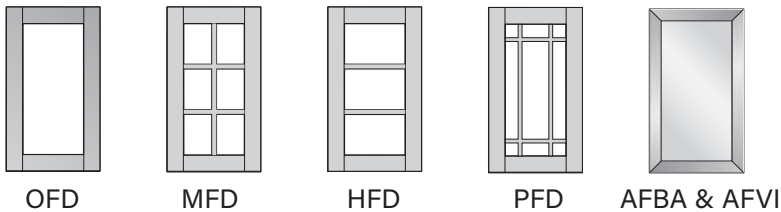

Specialty Doors (SD) Available for this Door Style:

See page 60 for details and restrictions.

OFD

MFD

HFD

PFD

AFBA & AFVI